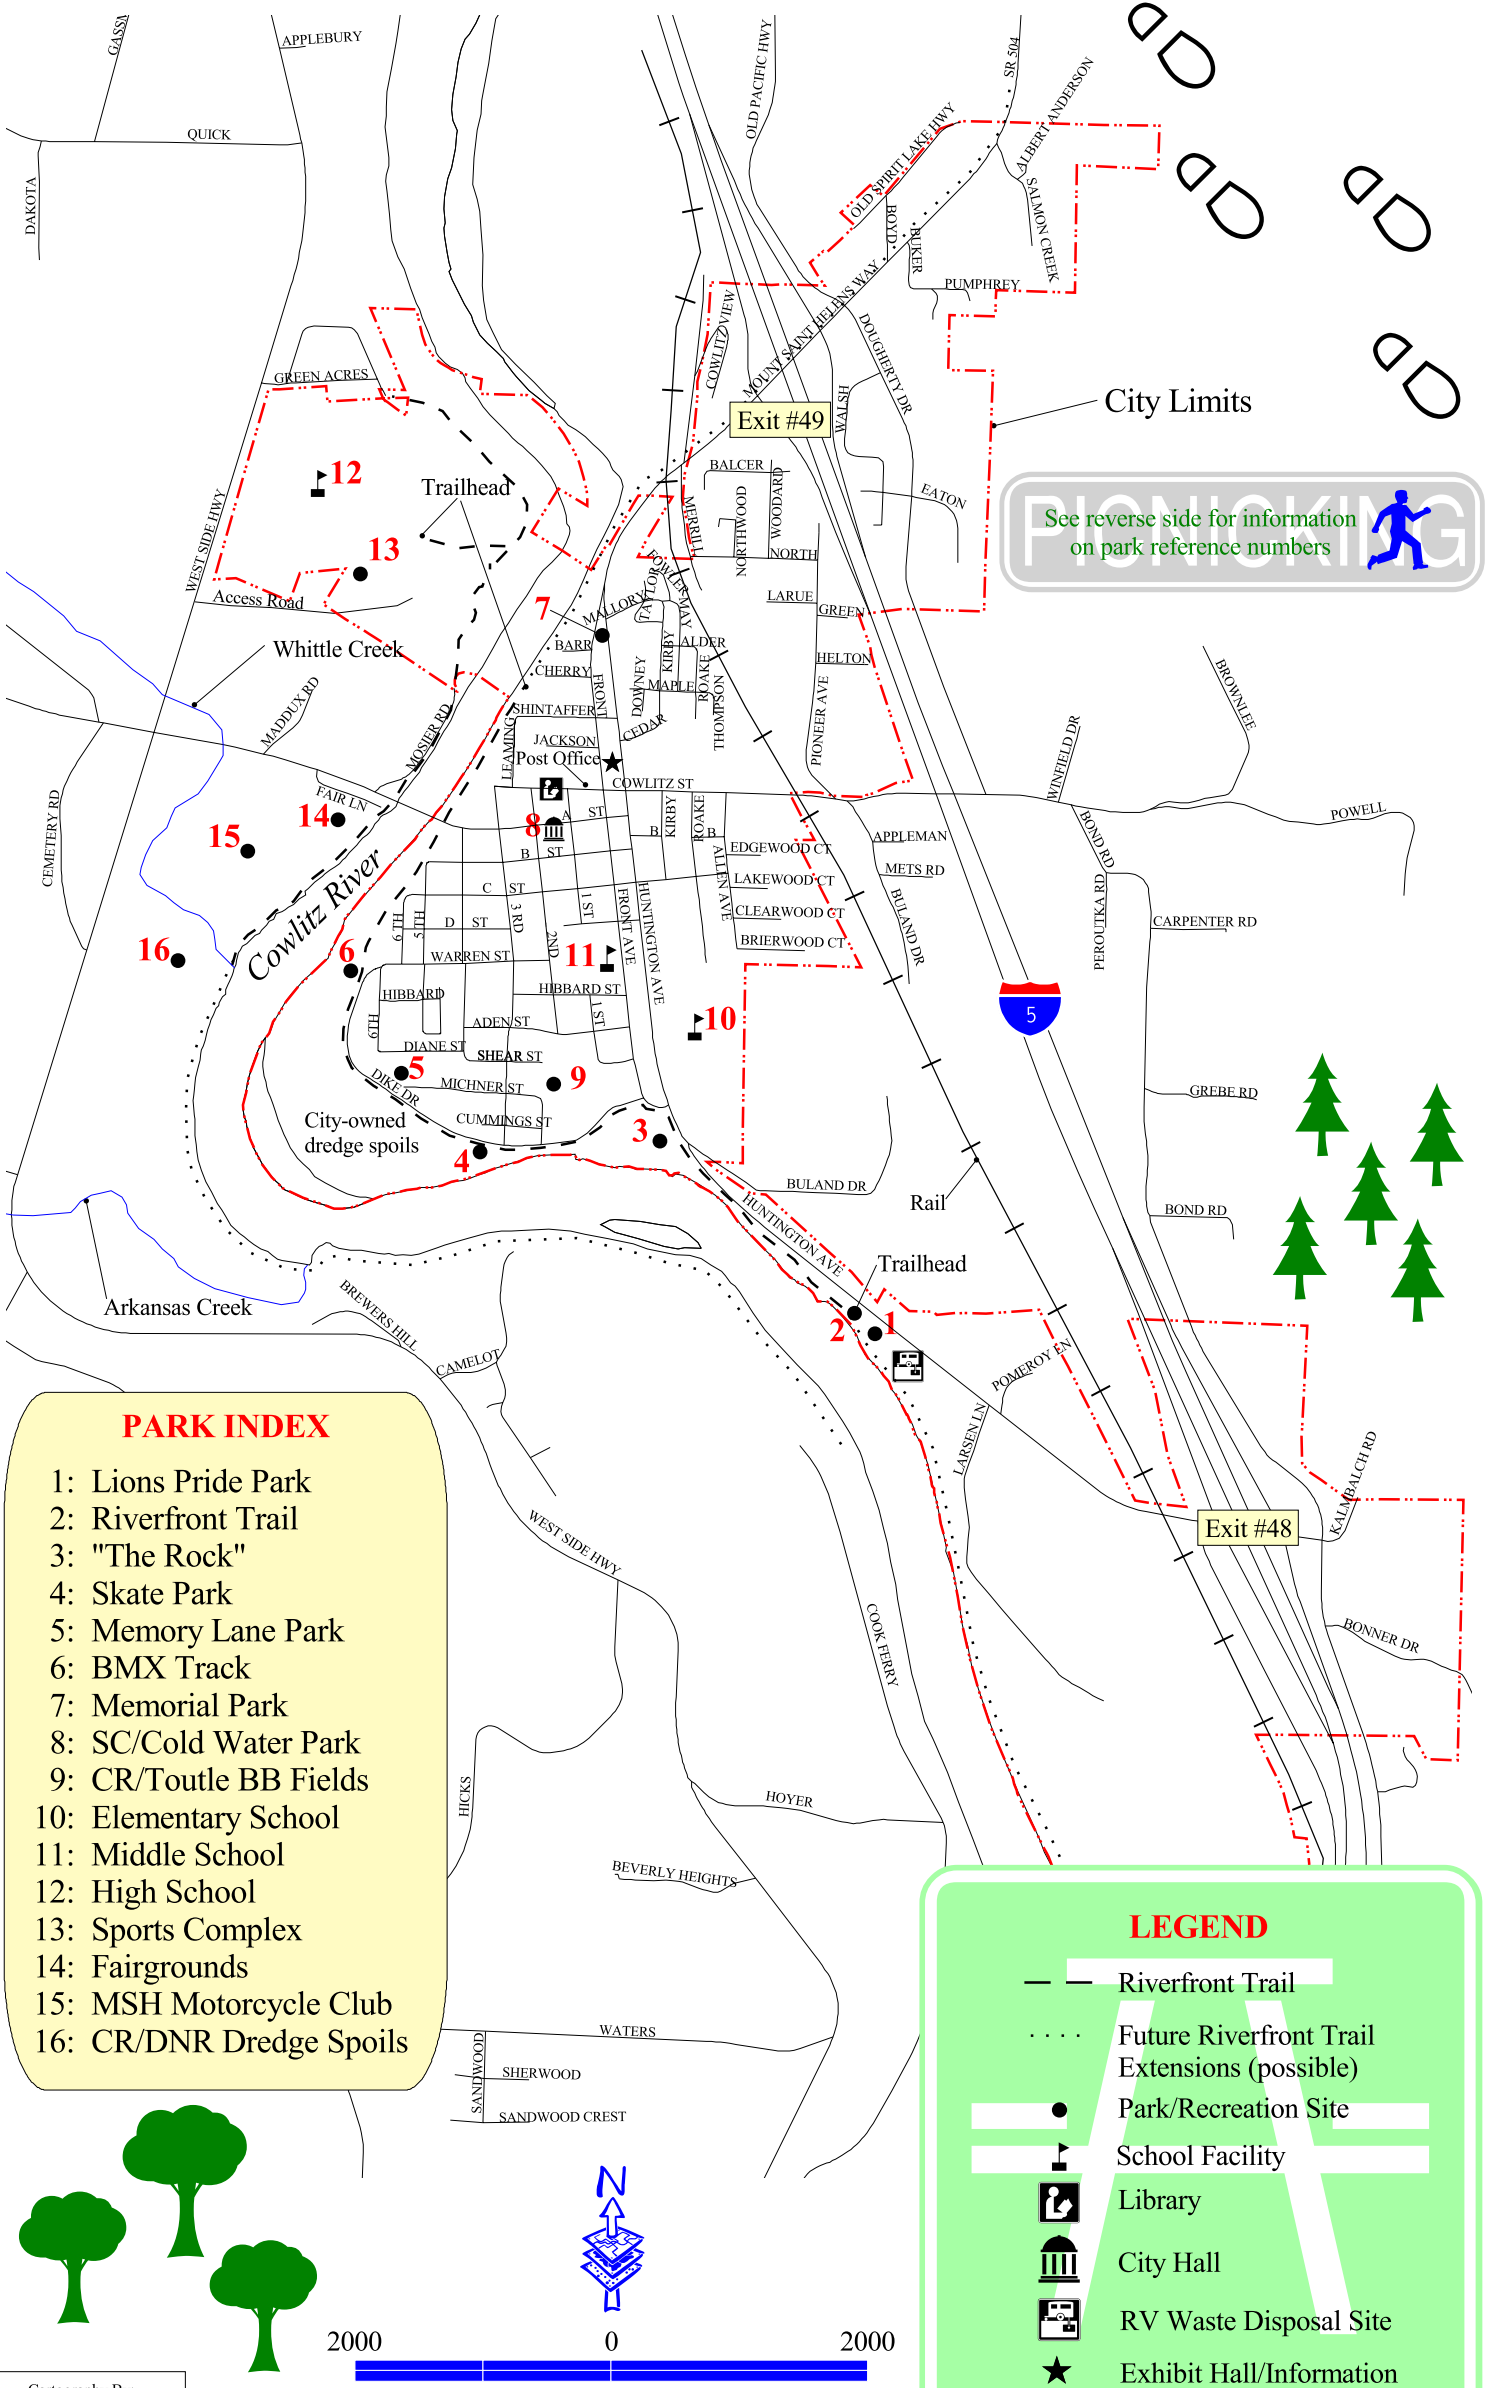

Castle Rock Park and Recreation Map

See reverse side for information on park reference numbers

- PARK INDEX**
- 1: Lions Pride Park
 - 2: Riverfront Trail
 - 3: "The Rock"
 - 4: Skate Park
 - 5: Memory Lane Park
 - 6: BMX Track
 - 7: Memorial Park
 - 8: SC/Cold Water Park
 - 9: CR/Toutle BB Fields
 - 10: Elementary School
 - 11: Middle School
 - 12: High School
 - 13: Sports Complex
 - 14: Fairgrounds
 - 15: MSH Motorcycle Club
 - 16: CR/DNR Dredge Spoils

- LEGEND**
- Riverfront Trail
 - Future Riverfront Trail Extensions (possible)
 - Park/Recreation Site
 - School Facility
 - Library
 - City Hall
 - RV Waste Disposal Site
 - Exhibit Hall/Information